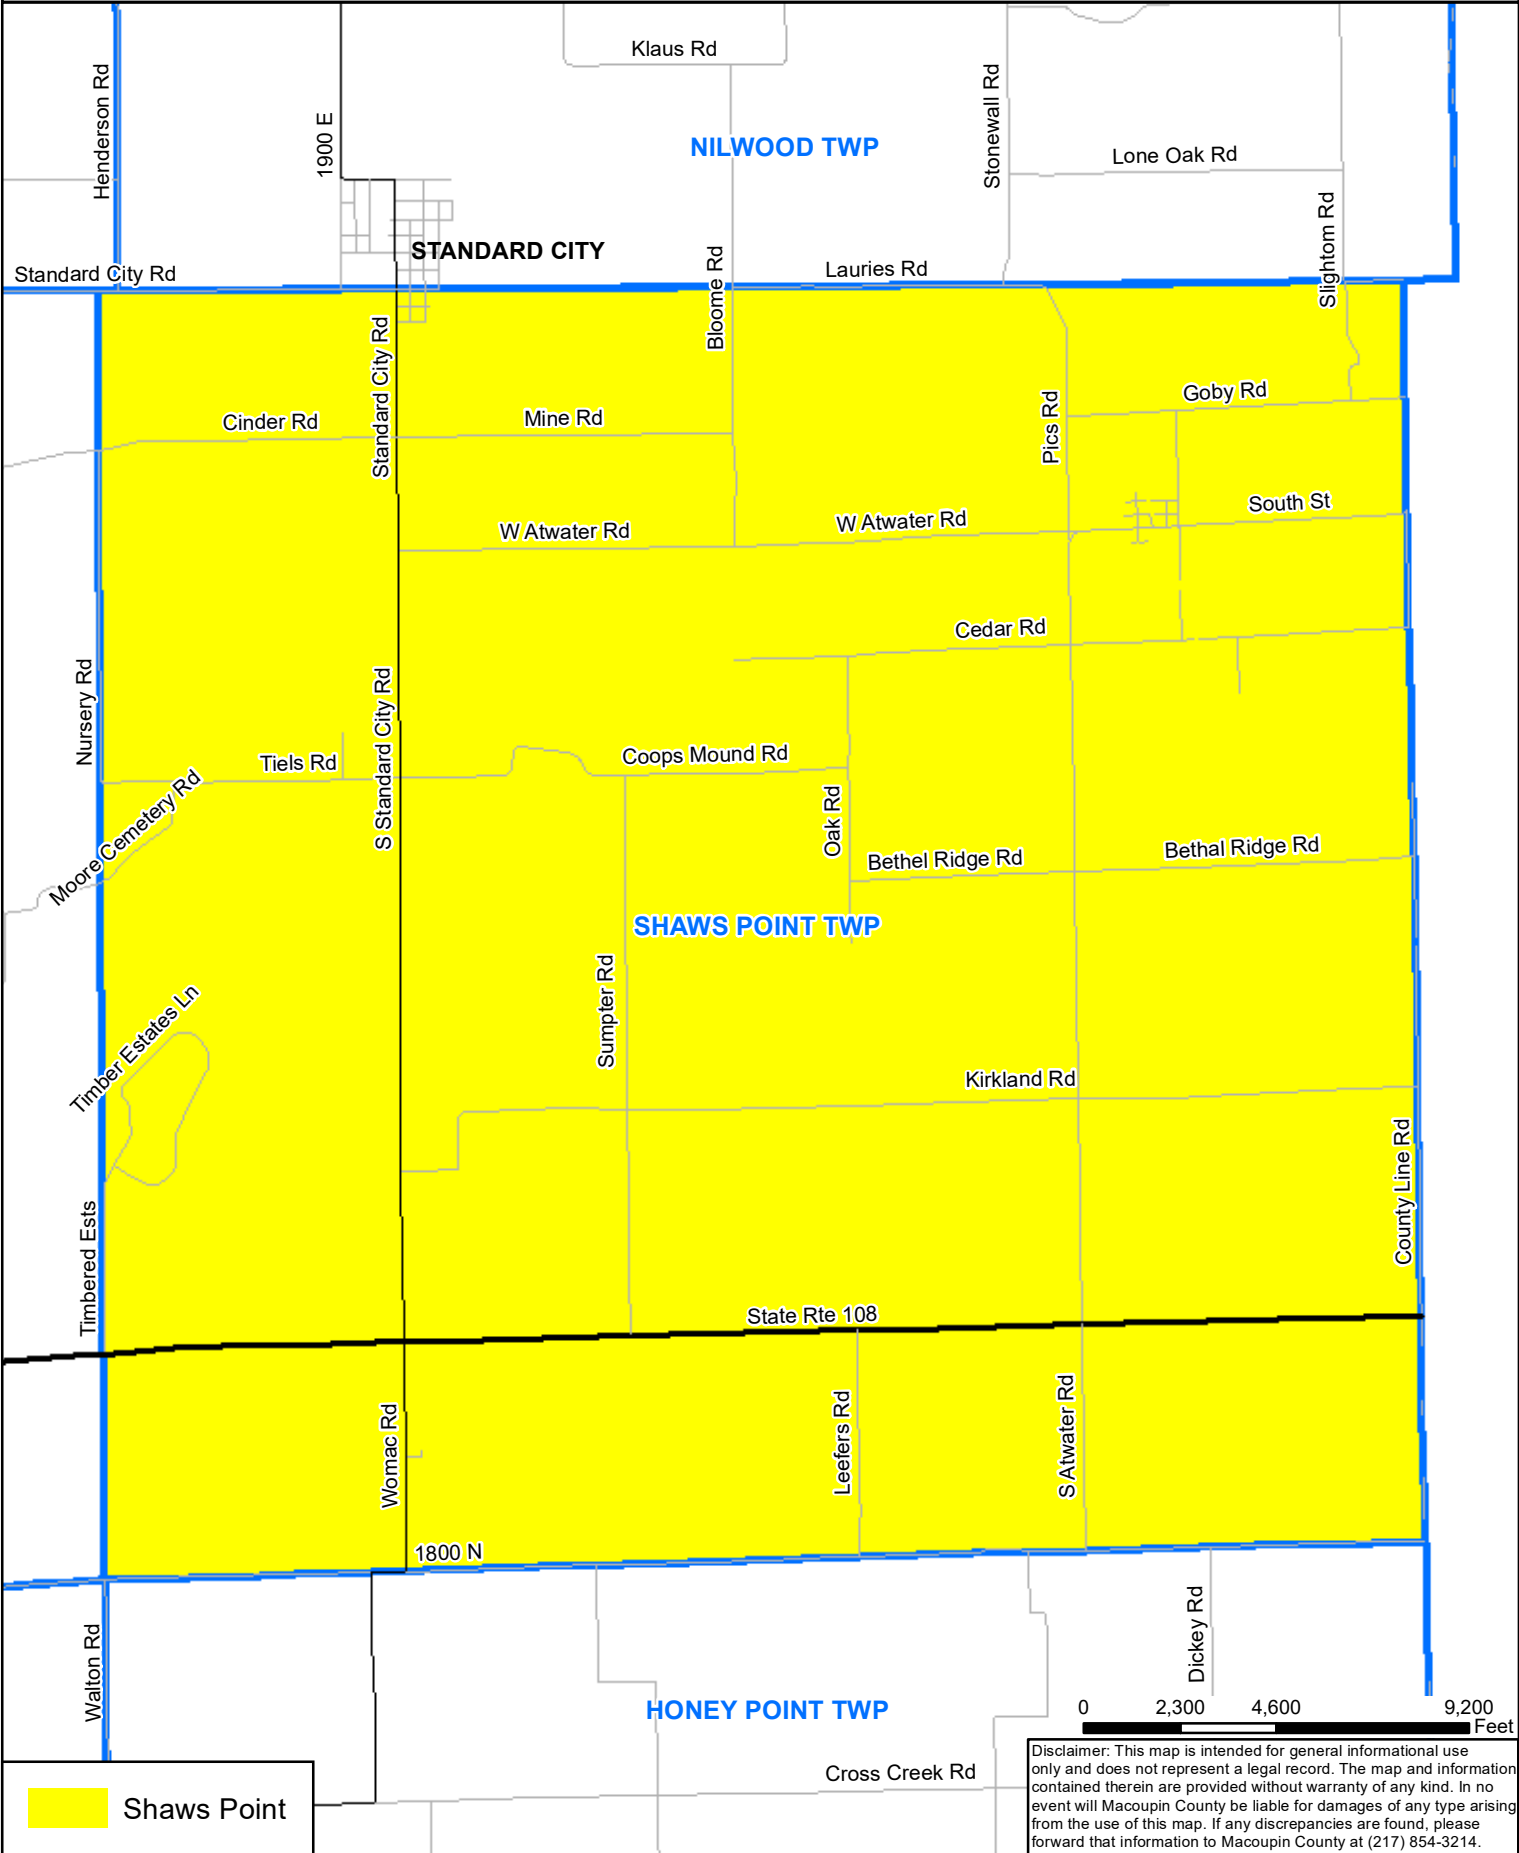

Macoupin County, IL Shaws Point TWP Precinct

Disclaimer: This map is intended for general informational use only and does not represent a legal record. The map and information contained therein are provided without warranty of any kind. In no event will Macoupin County be liable for damages of any type arising from the use of this map. If any discrepancies are found, please forward that information to Macoupin County at (217) 854-3214.