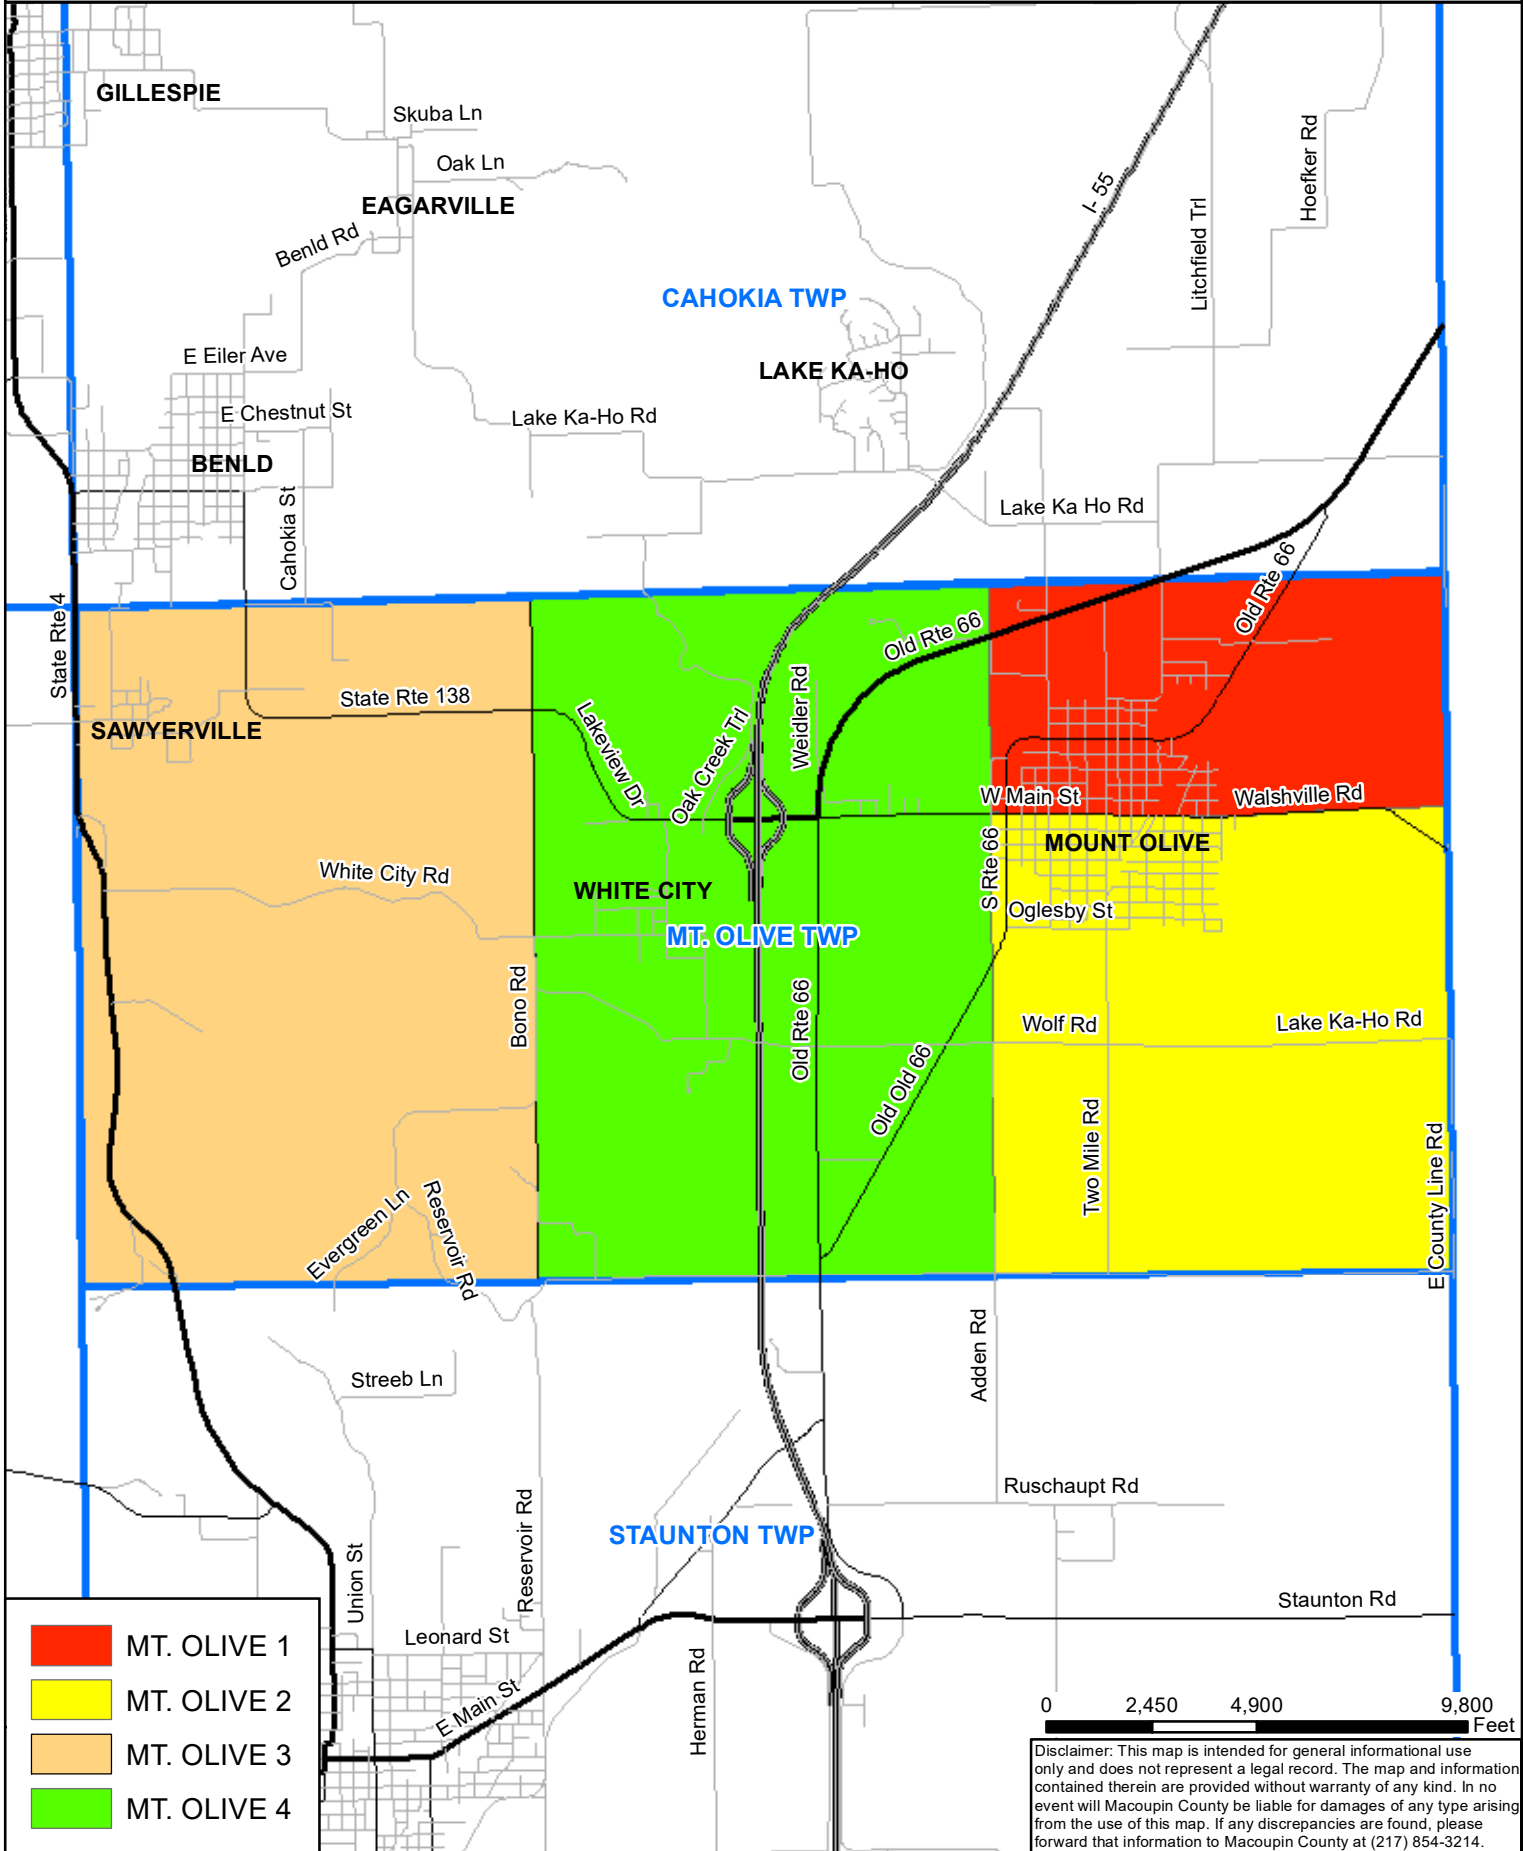

Macoupin County, IL Mt. Olive TWP Precincts

- MT. OLIVE 1
- MT. OLIVE 2
- MT. OLIVE 3
- MT. OLIVE 4

Disclaimer: This map is intended for general informational use only and does not represent a legal record. The map and information contained therein are provided without warranty of any kind. In no event will Macoupin County be liable for damages of any type arising from the use of this map. If any discrepancies are found, please forward that information to Macoupin County at (217) 854-3214.