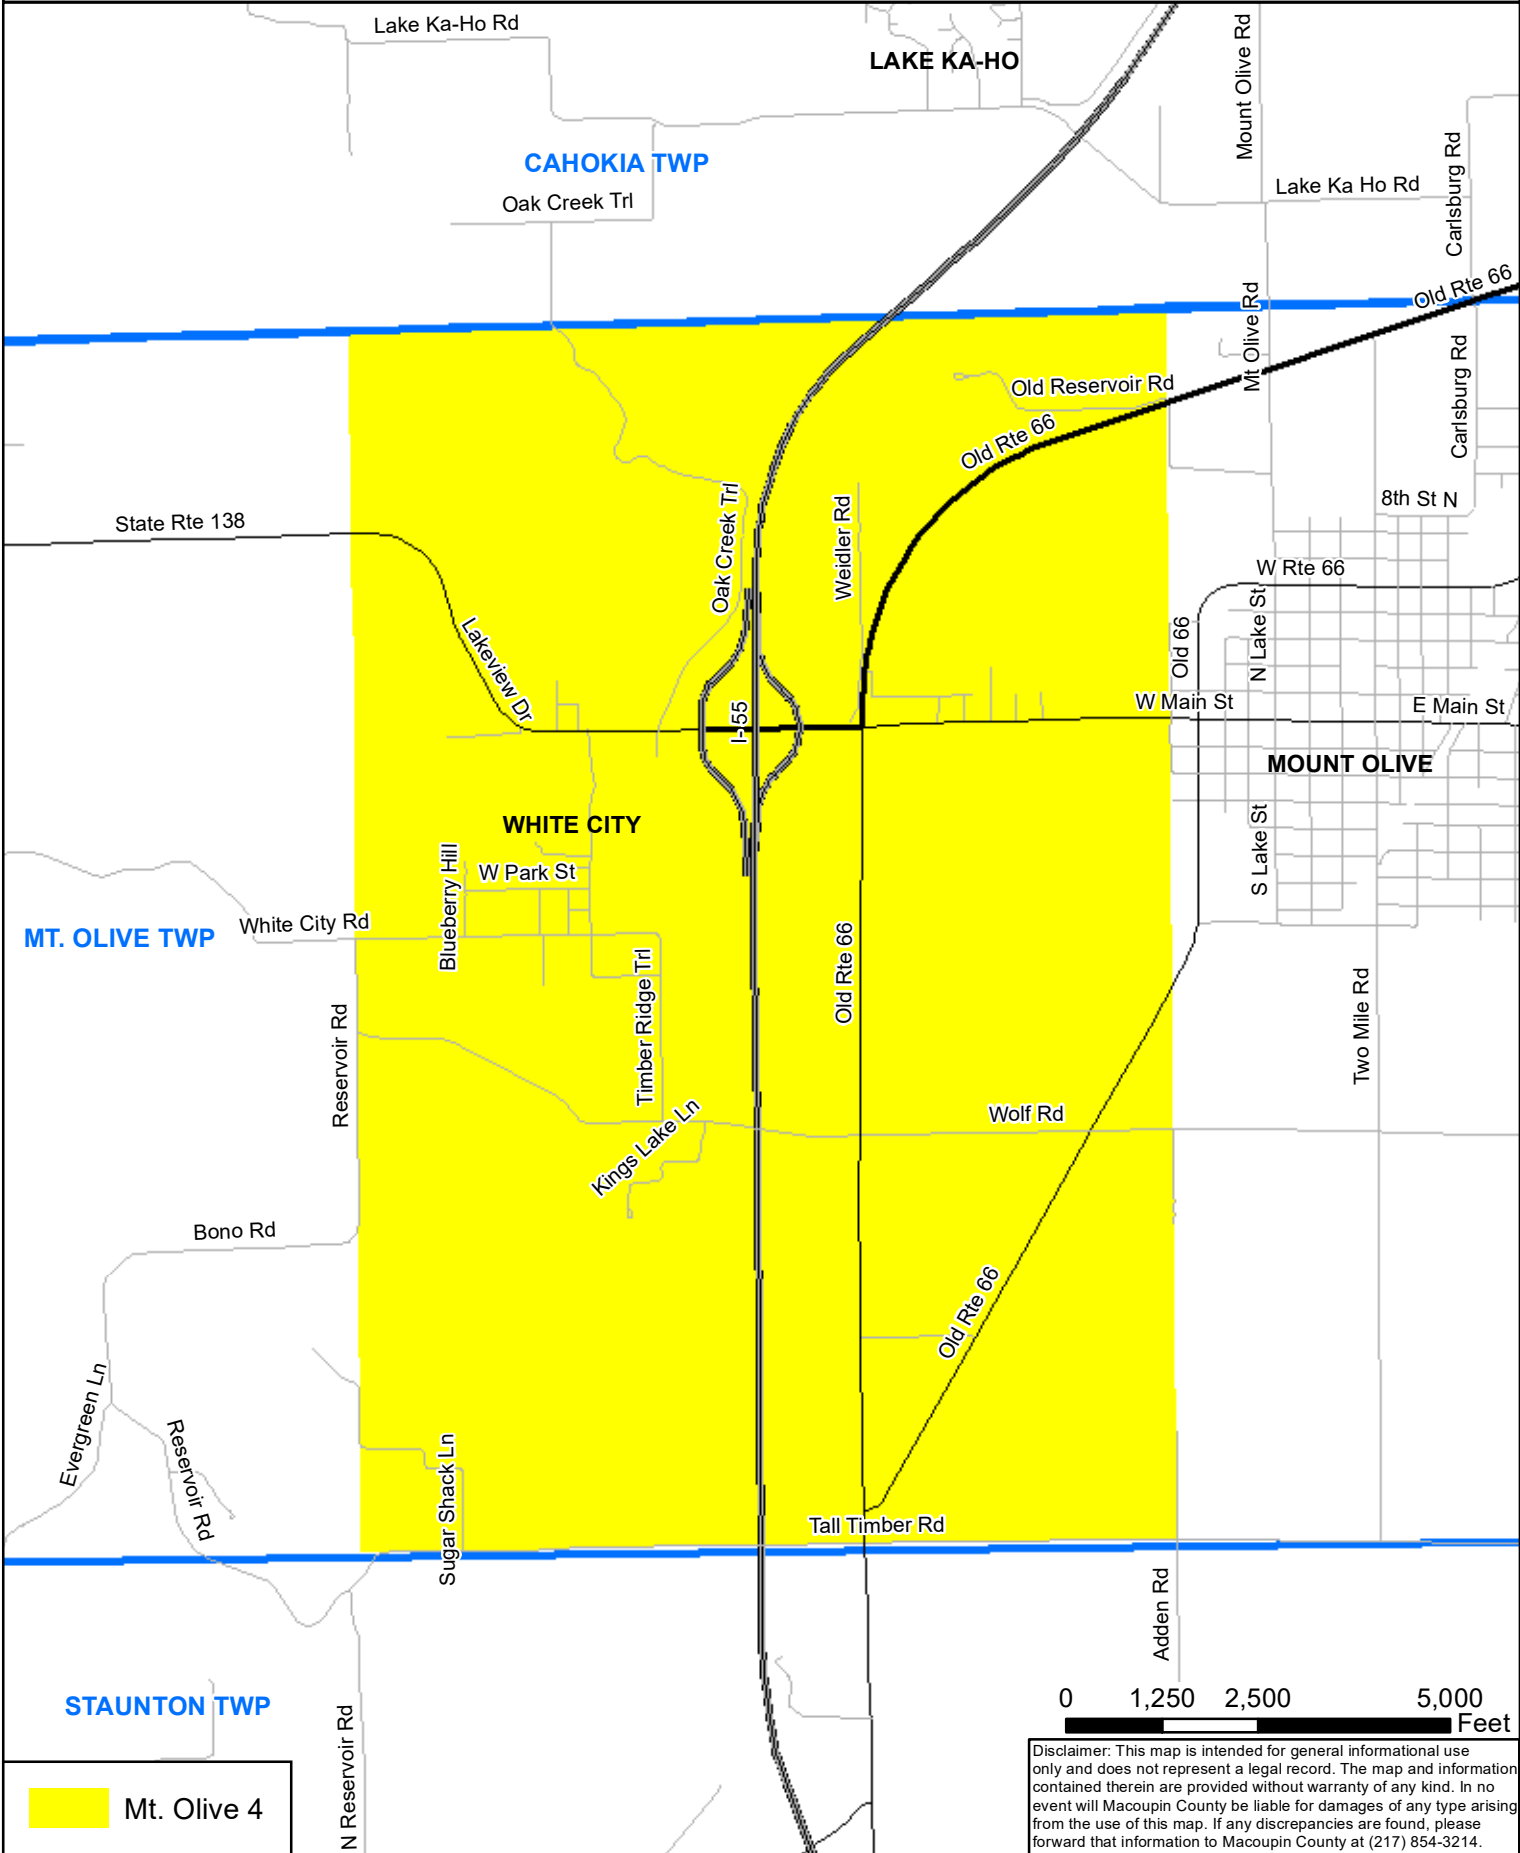

Macoupin County, IL Mt. Olive 4 Precinct

 Mt. Olive 4

Disclaimer: This map is intended for general informational use only and does not represent a legal record. The map and information contained therein are provided without warranty of any kind. In no event will Macoupin County be liable for damages of any type arising from the use of this map. If any discrepancies are found, please forward that information to Macoupin County at (217) 854-3214.