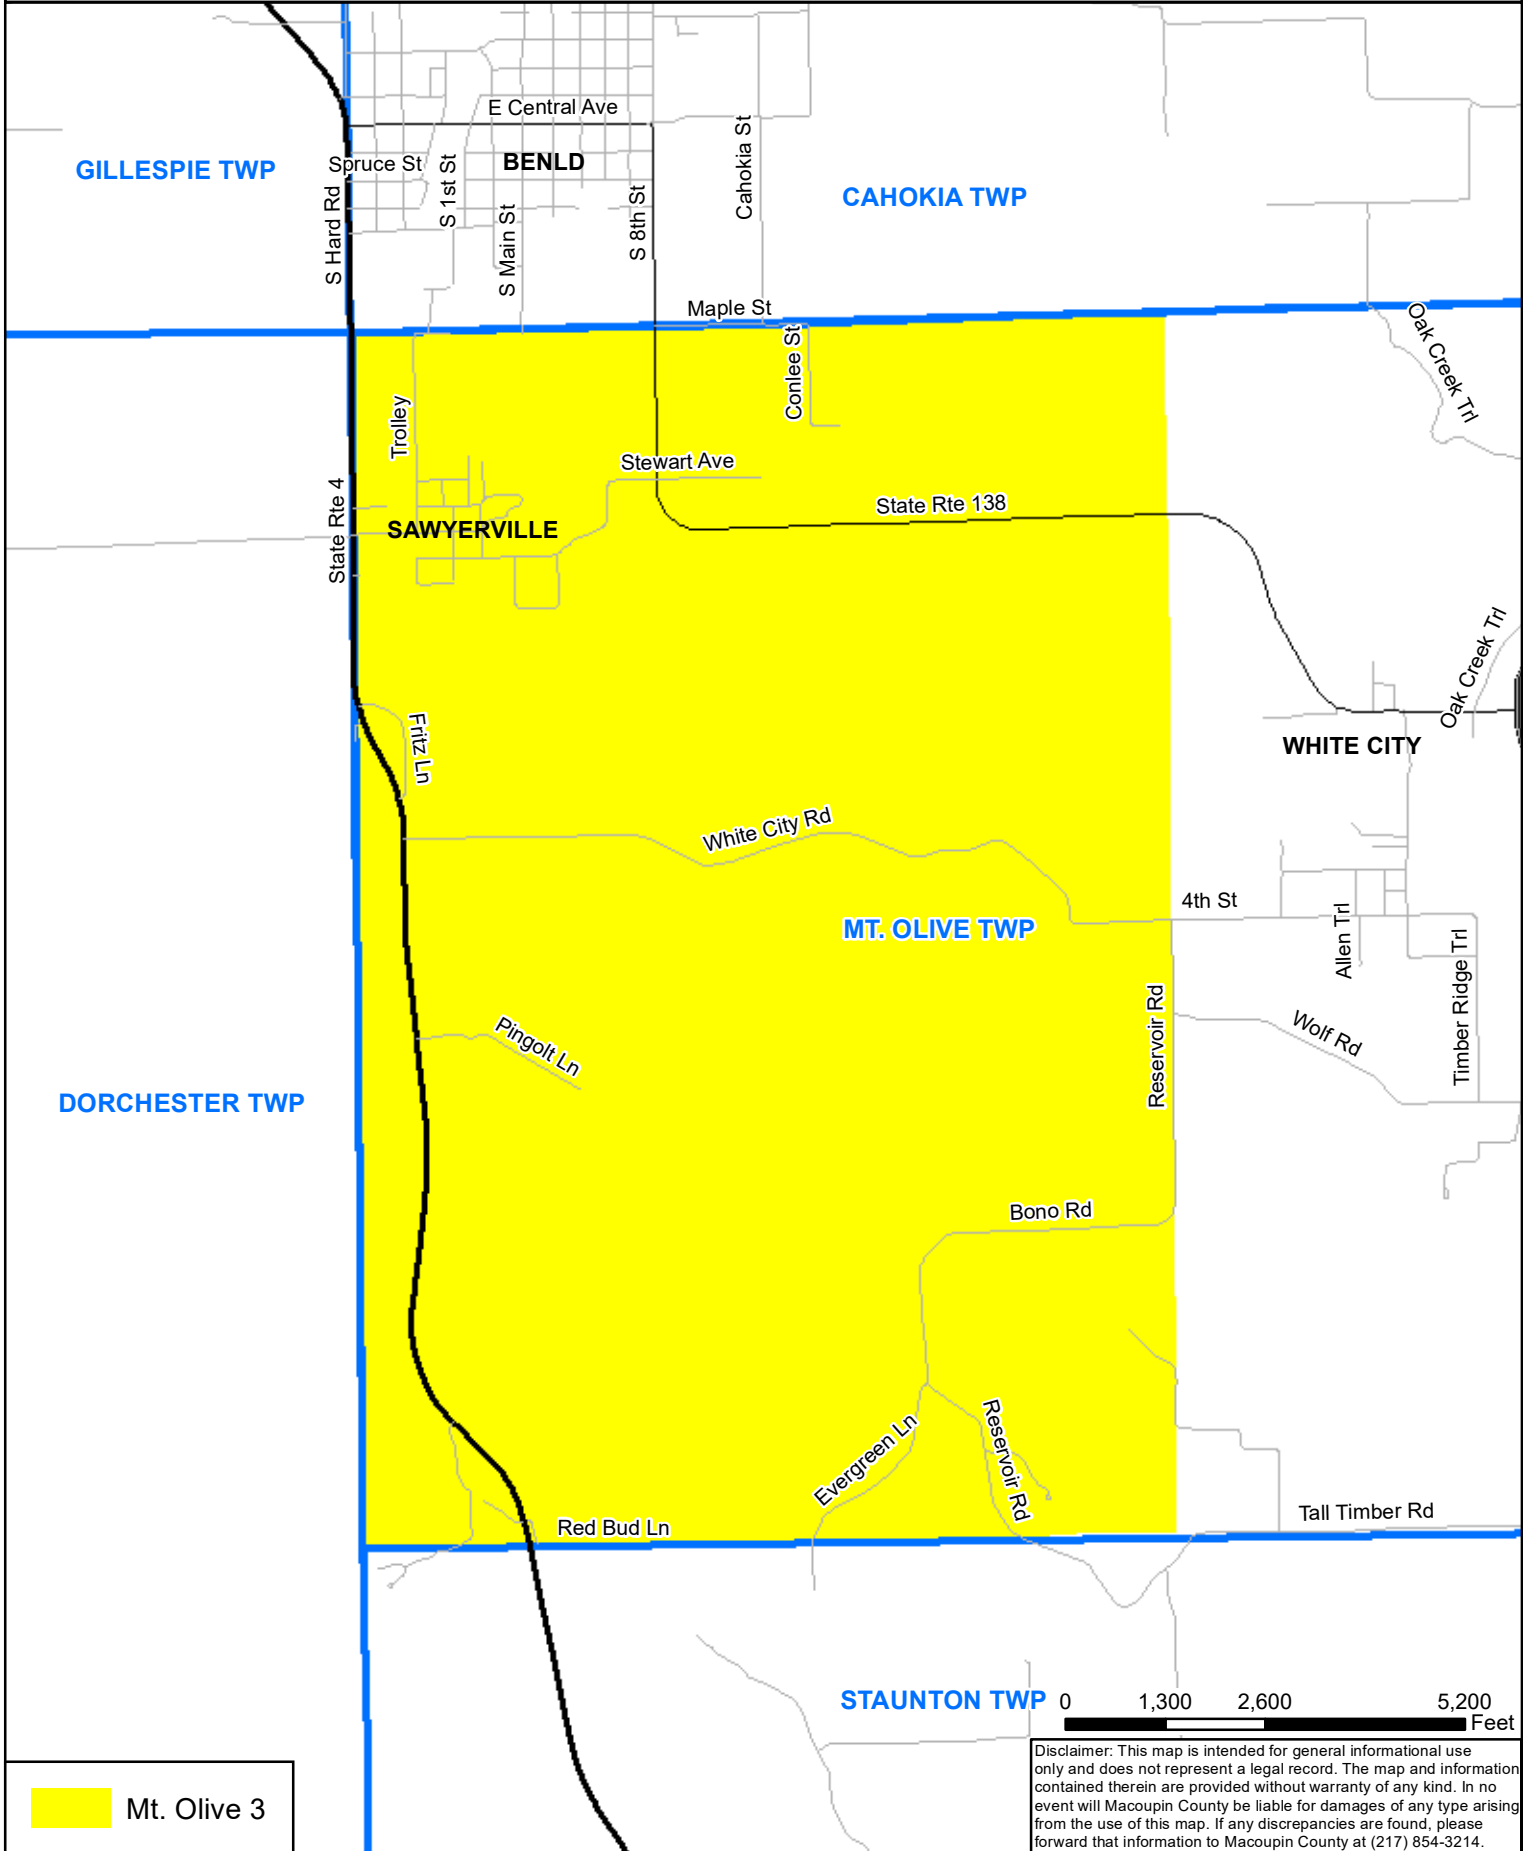

Macoupin County, IL Mt. Olive 3 Precinct

 Mt. Olive 3

Disclaimer: This map is intended for general informational use only and does not represent a legal record. The map and information contained therein are provided without warranty of any kind. In no event will Macoupin County be liable for damages of any type arising from the use of this map. If any discrepancies are found, please forward that information to Macoupin County at (217) 854-3214.