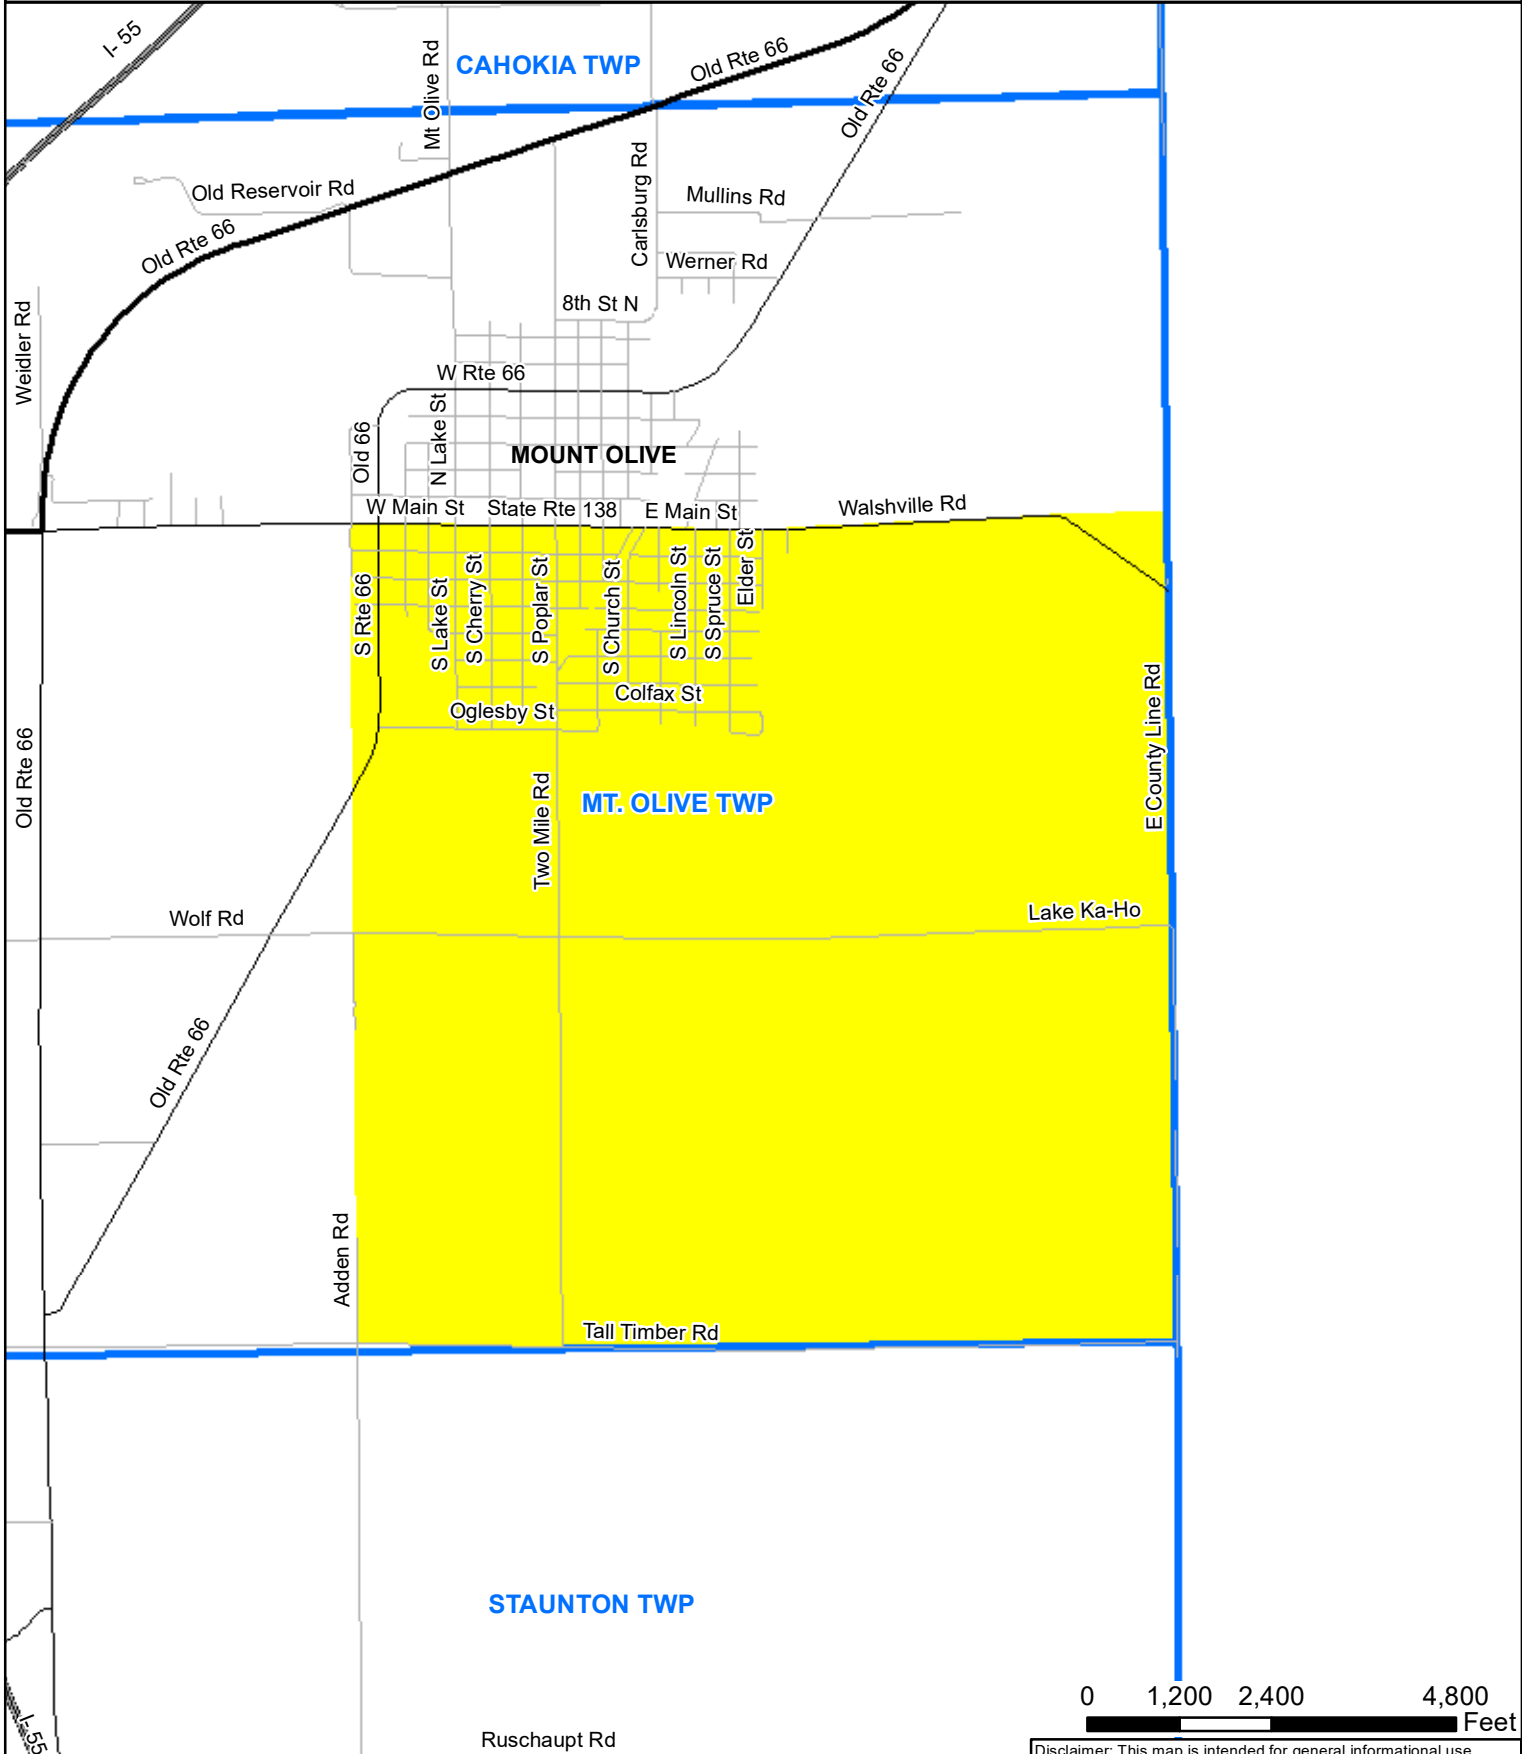

Macoupin County, IL Mt. Olive 2 Precinct

 Mt. Olive 2

Disclaimer: This map is intended for general informational use only and does not represent a legal record. The map and information contained therein are provided without warranty of any kind. In no event will Macoupin County be liable for damages of any type arising from the use of this map. If any discrepancies are found, please forward that information to Macoupin County at (217) 854-3214.