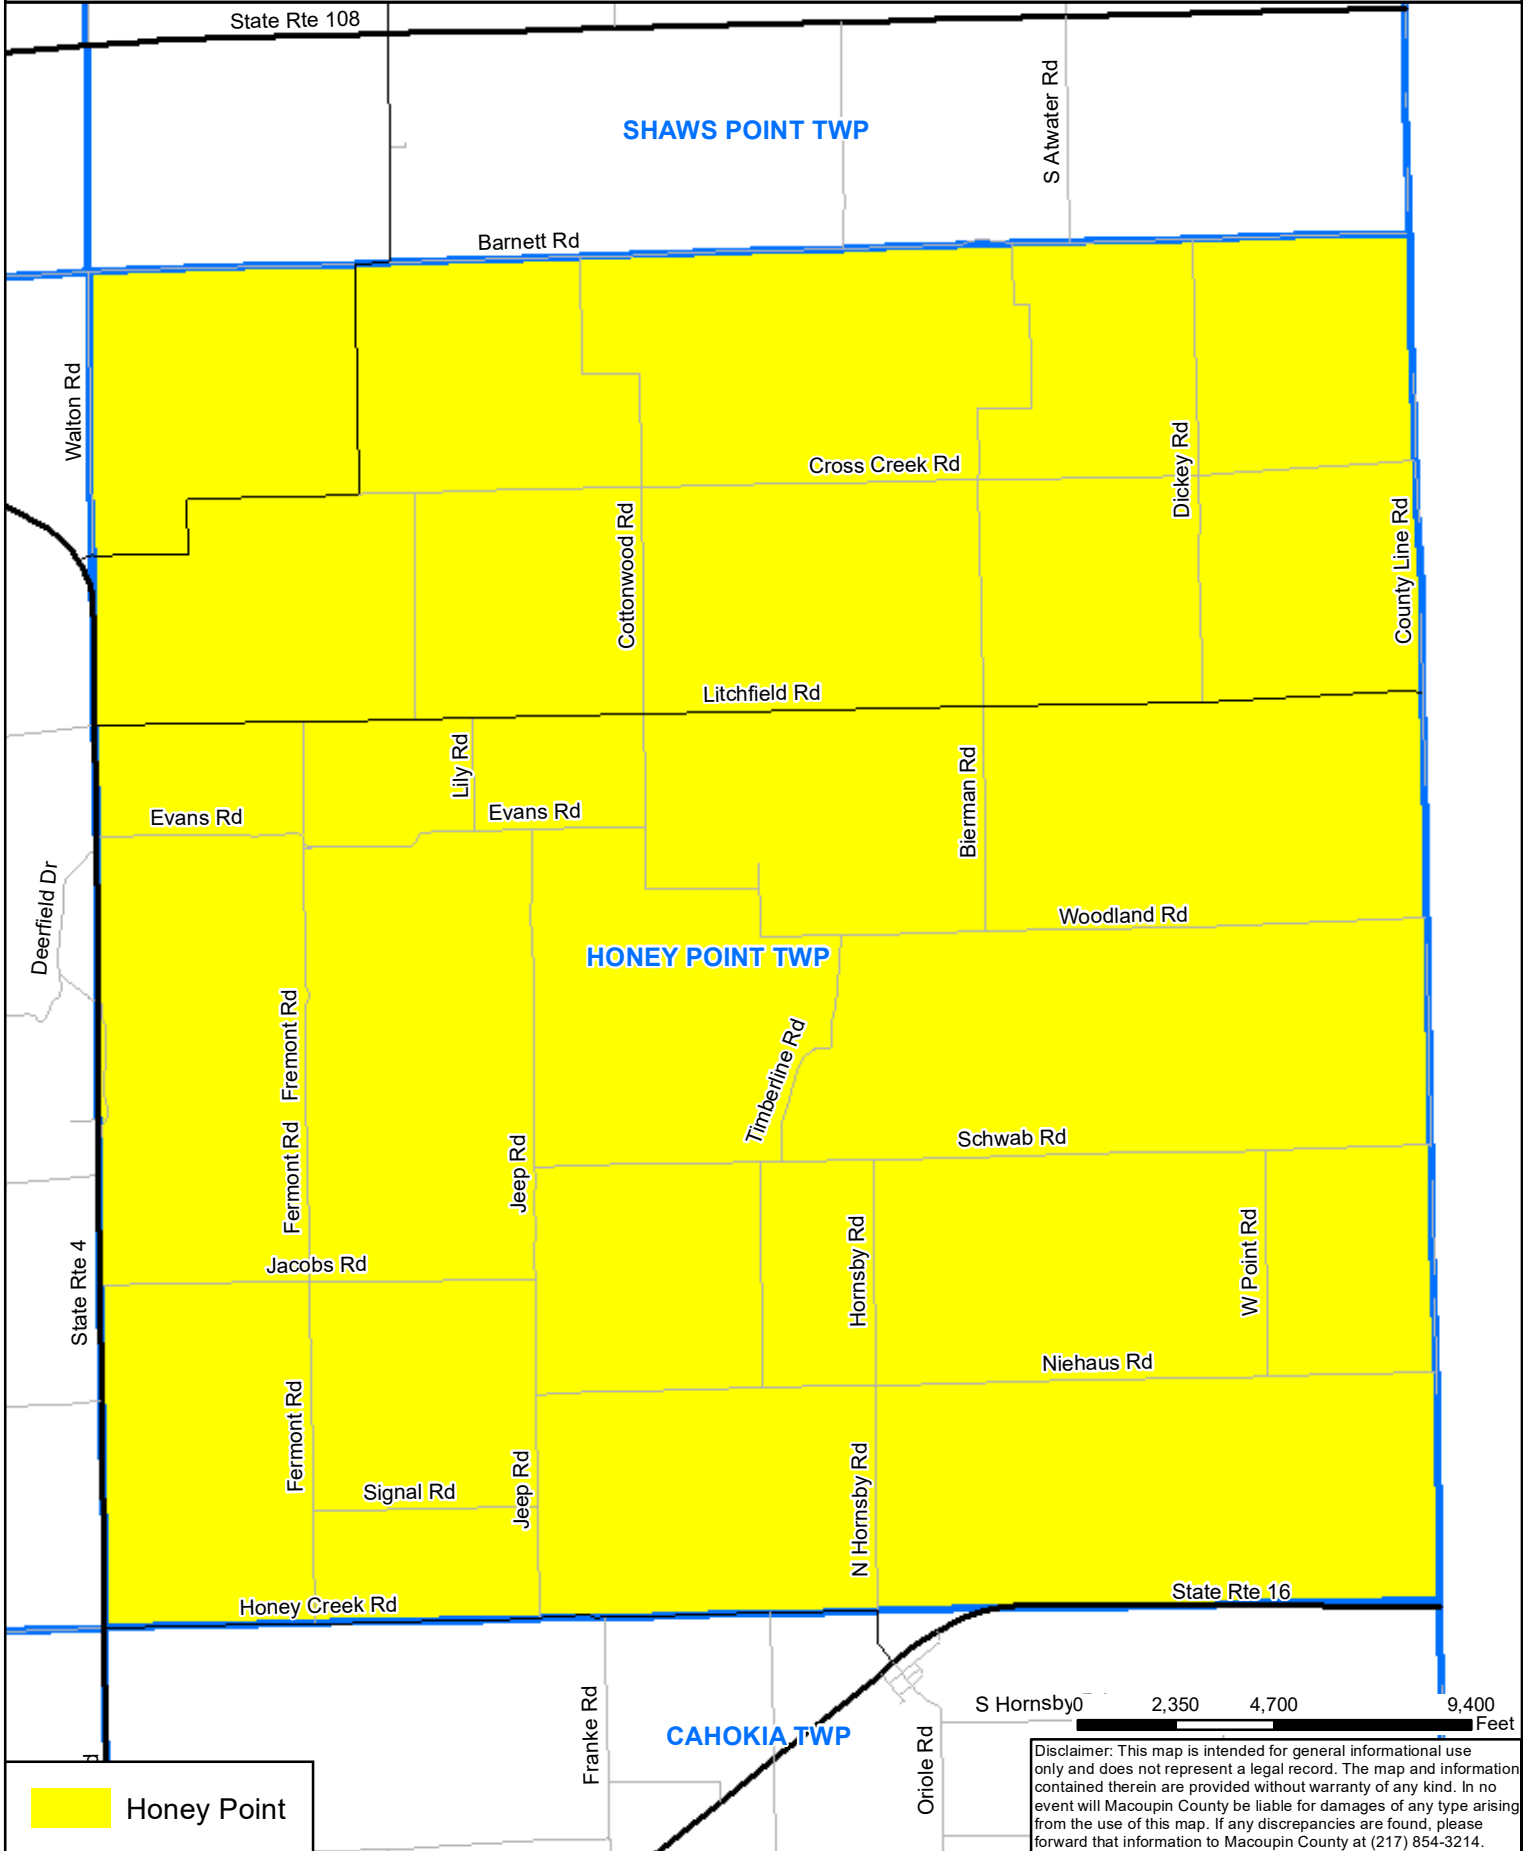

Macoupin County, IL Honey Point Precinct

 Honey Point

Disclaimer: This map is intended for general informational use only and does not represent a legal record. The map and information contained therein are provided without warranty of any kind. In no event will Macoupin County be liable for damages of any type arising from the use of this map. If any discrepancies are found, please forward that information to Macoupin County at (217) 854-3214.