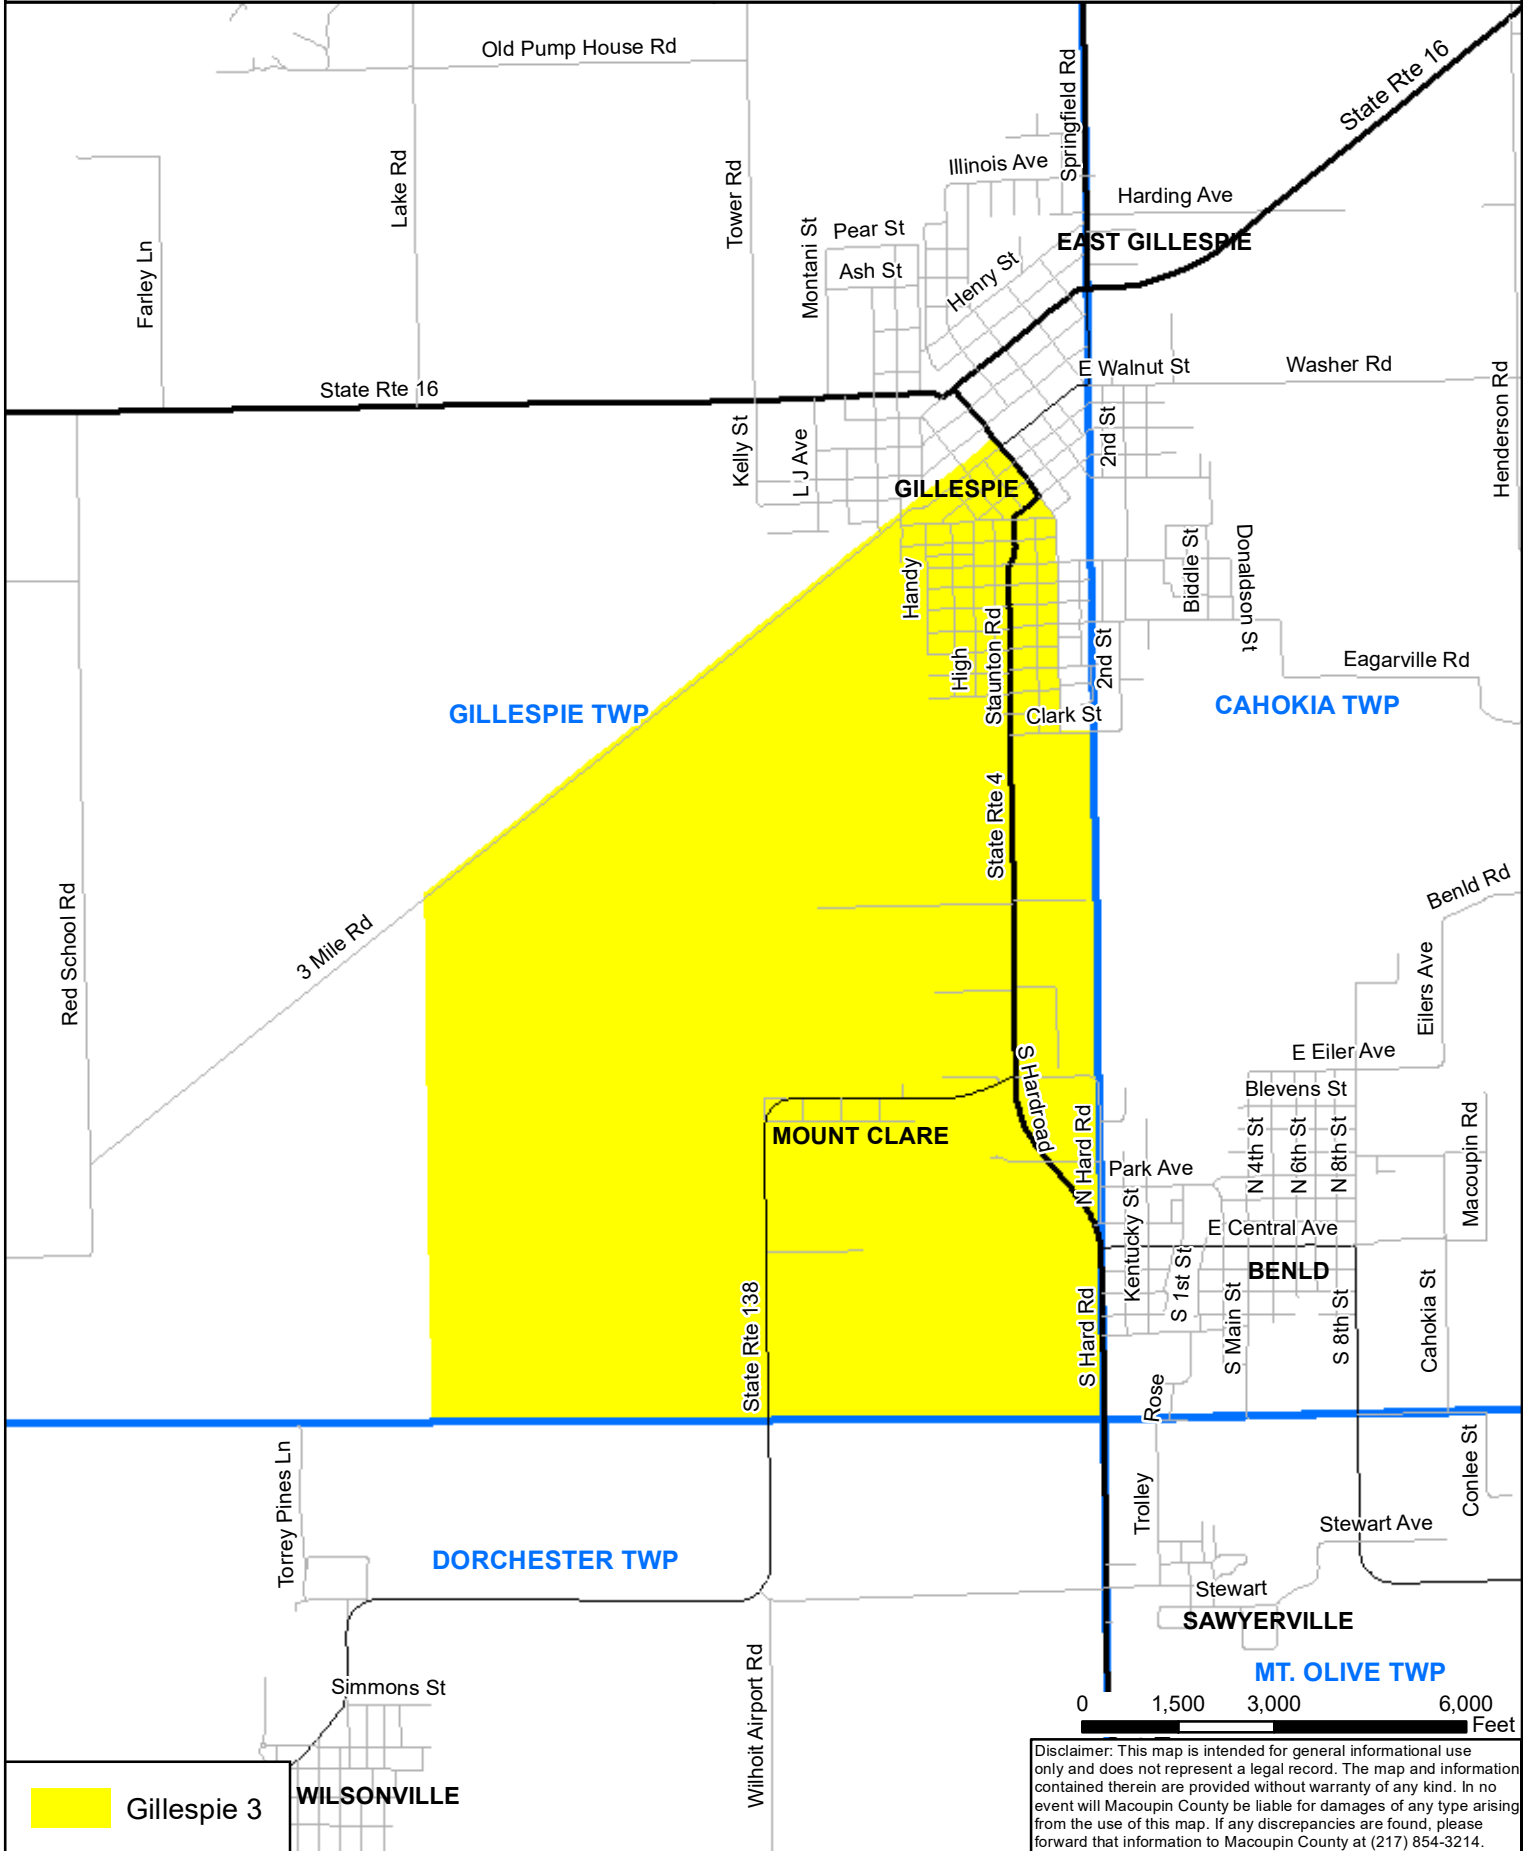

Macoupin County, IL Gillespie 3 Precinct

 Gillespie 3

Disclaimer: This map is intended for general informational use only and does not represent a legal record. The map and information contained therein are provided without warranty of any kind. In no event will Macoupin County be liable for damages of any type arising from the use of this map. If any discrepancies are found, please forward that information to Macoupin County at (217) 854-3214.