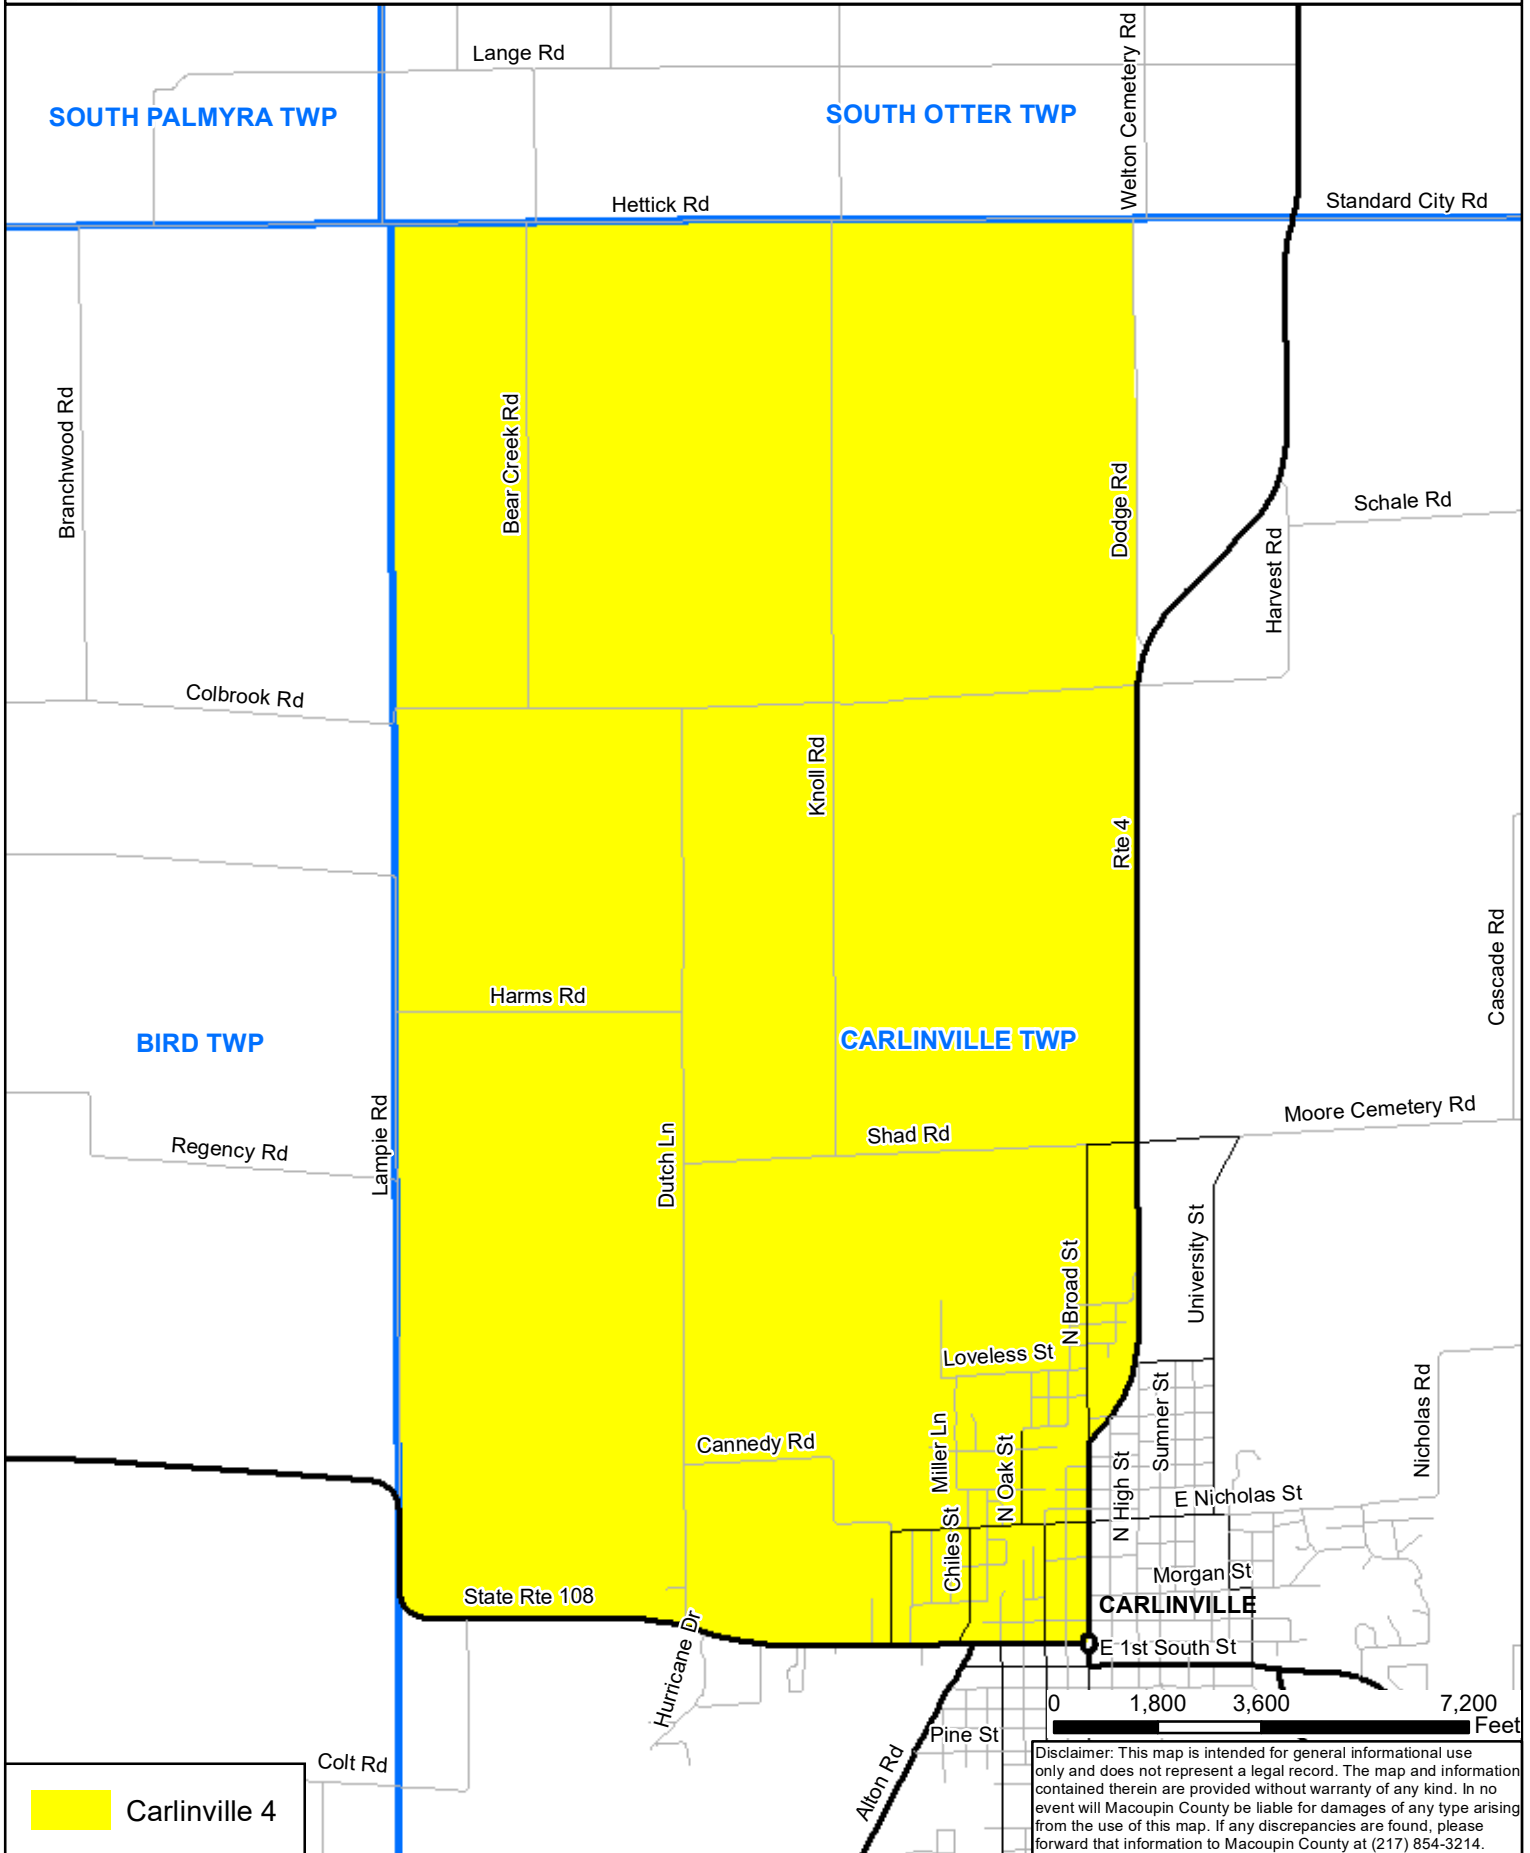

Macoupin County, IL Carlinville 4 Precinct

 Carlinville 4

0 1,800 3,600 7,200 Feet

Disclaimer: This map is intended for general informational use only and does not represent a legal record. The map and information contained therein are provided without warranty of any kind. In no event will Macoupin County be liable for damages of any type arising from the use of this map. If any discrepancies are found, please forward that information to Macoupin County at (217) 854-3214.