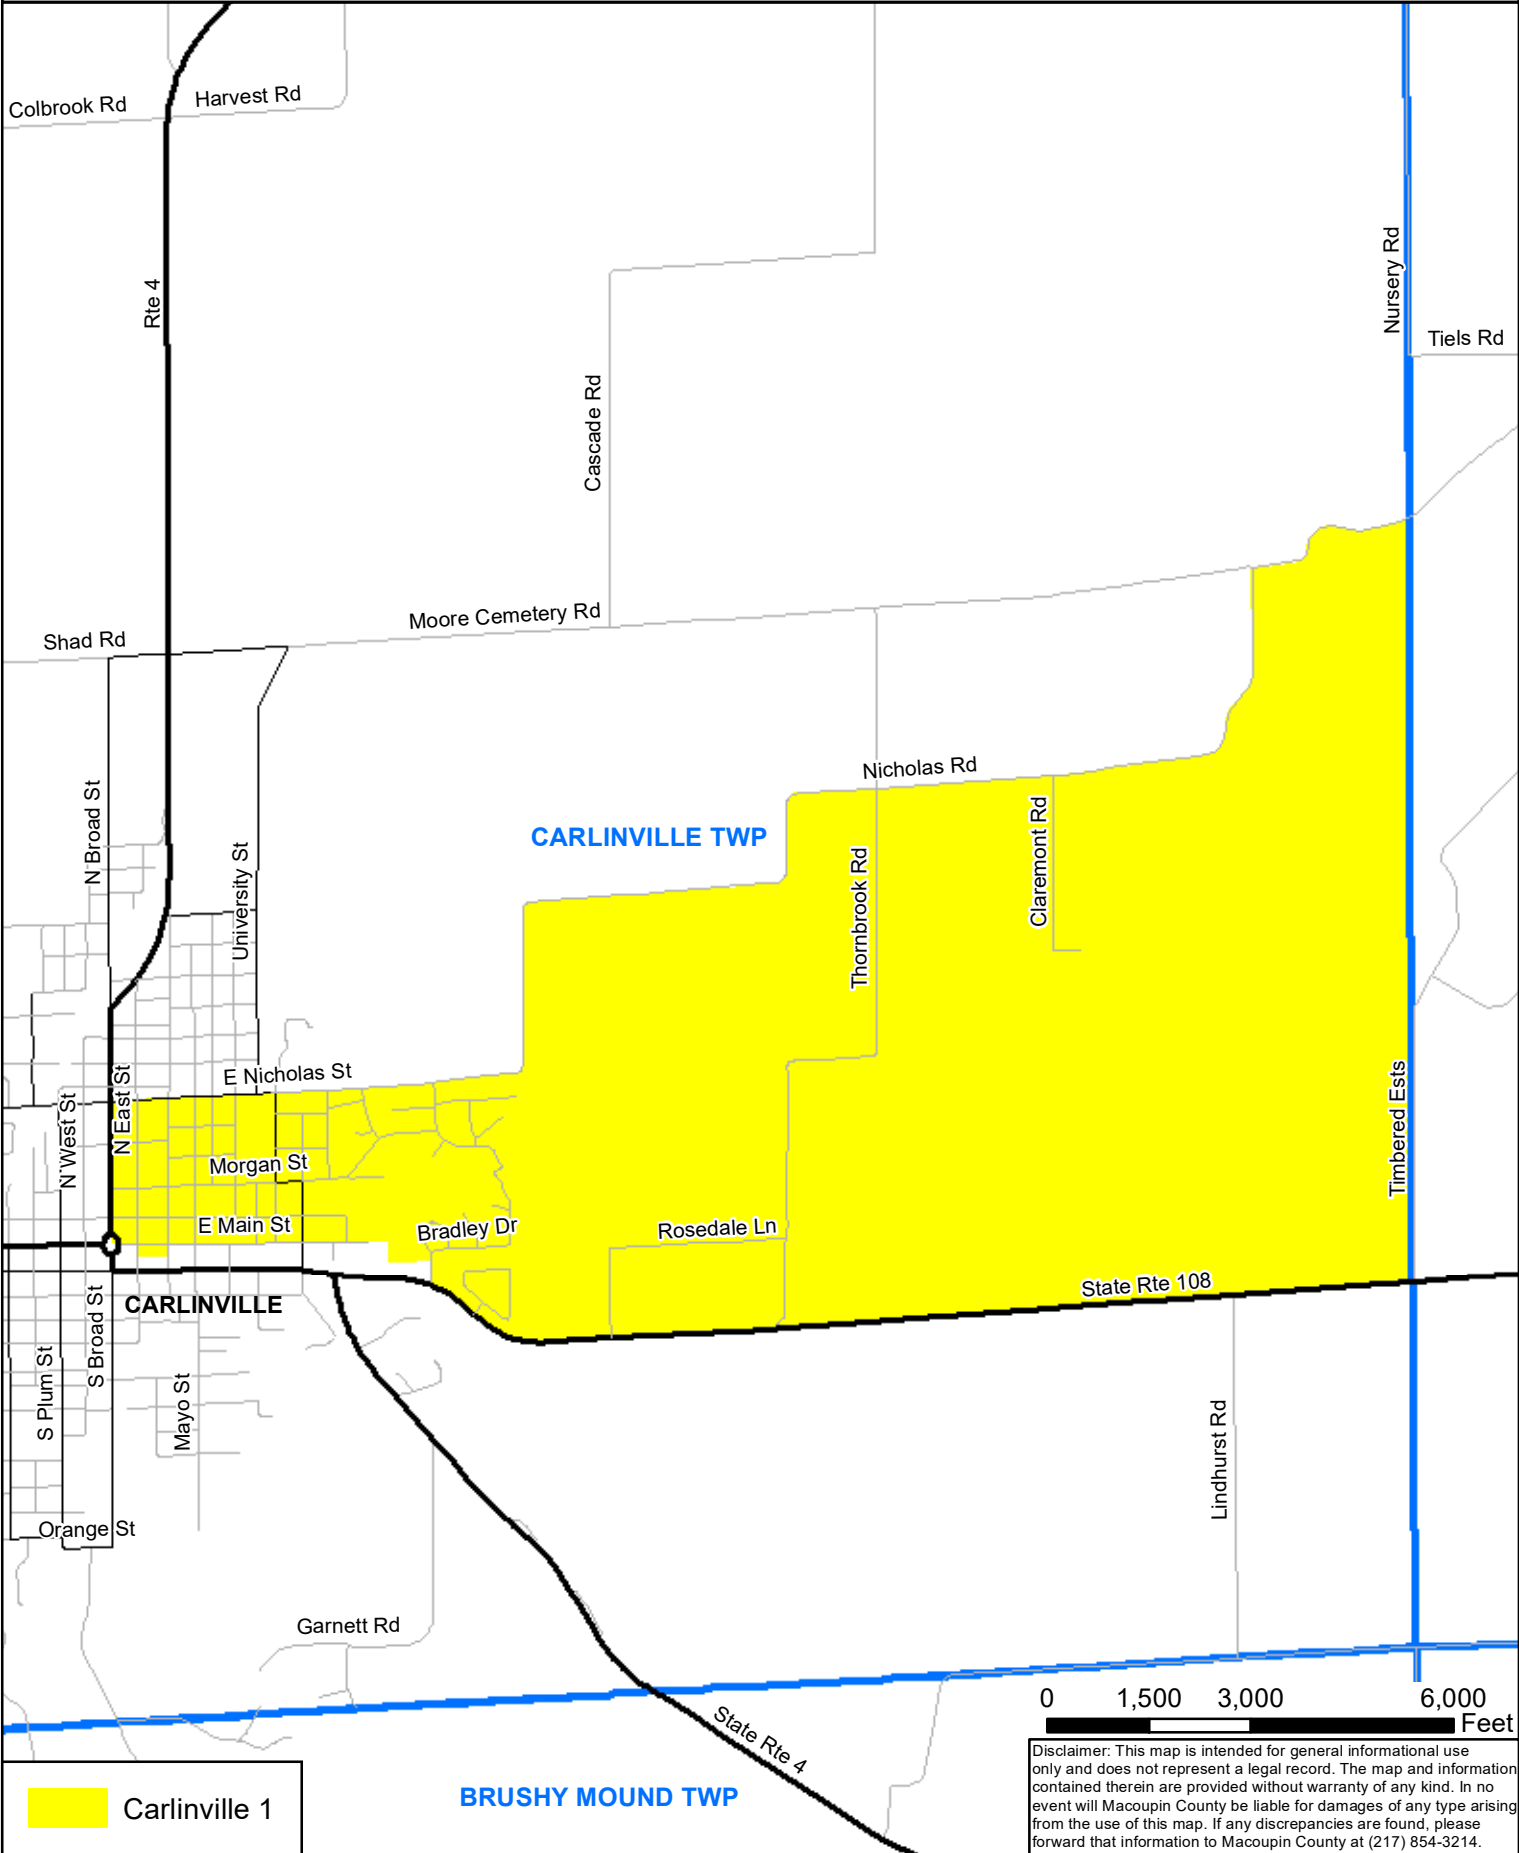

# Macoupin County, IL Carlinville 1 Precinct

 Carlinville 1

**BRUSHY MOUND TWP**

Disclaimer: This map is intended for general informational use only and does not represent a legal record. The map and information contained therein are provided without warranty of any kind. In no event will Macoupin County be liable for damages of any type arising from the use of this map. If any discrepancies are found, please forward that information to Macoupin County at (217) 854-3214.