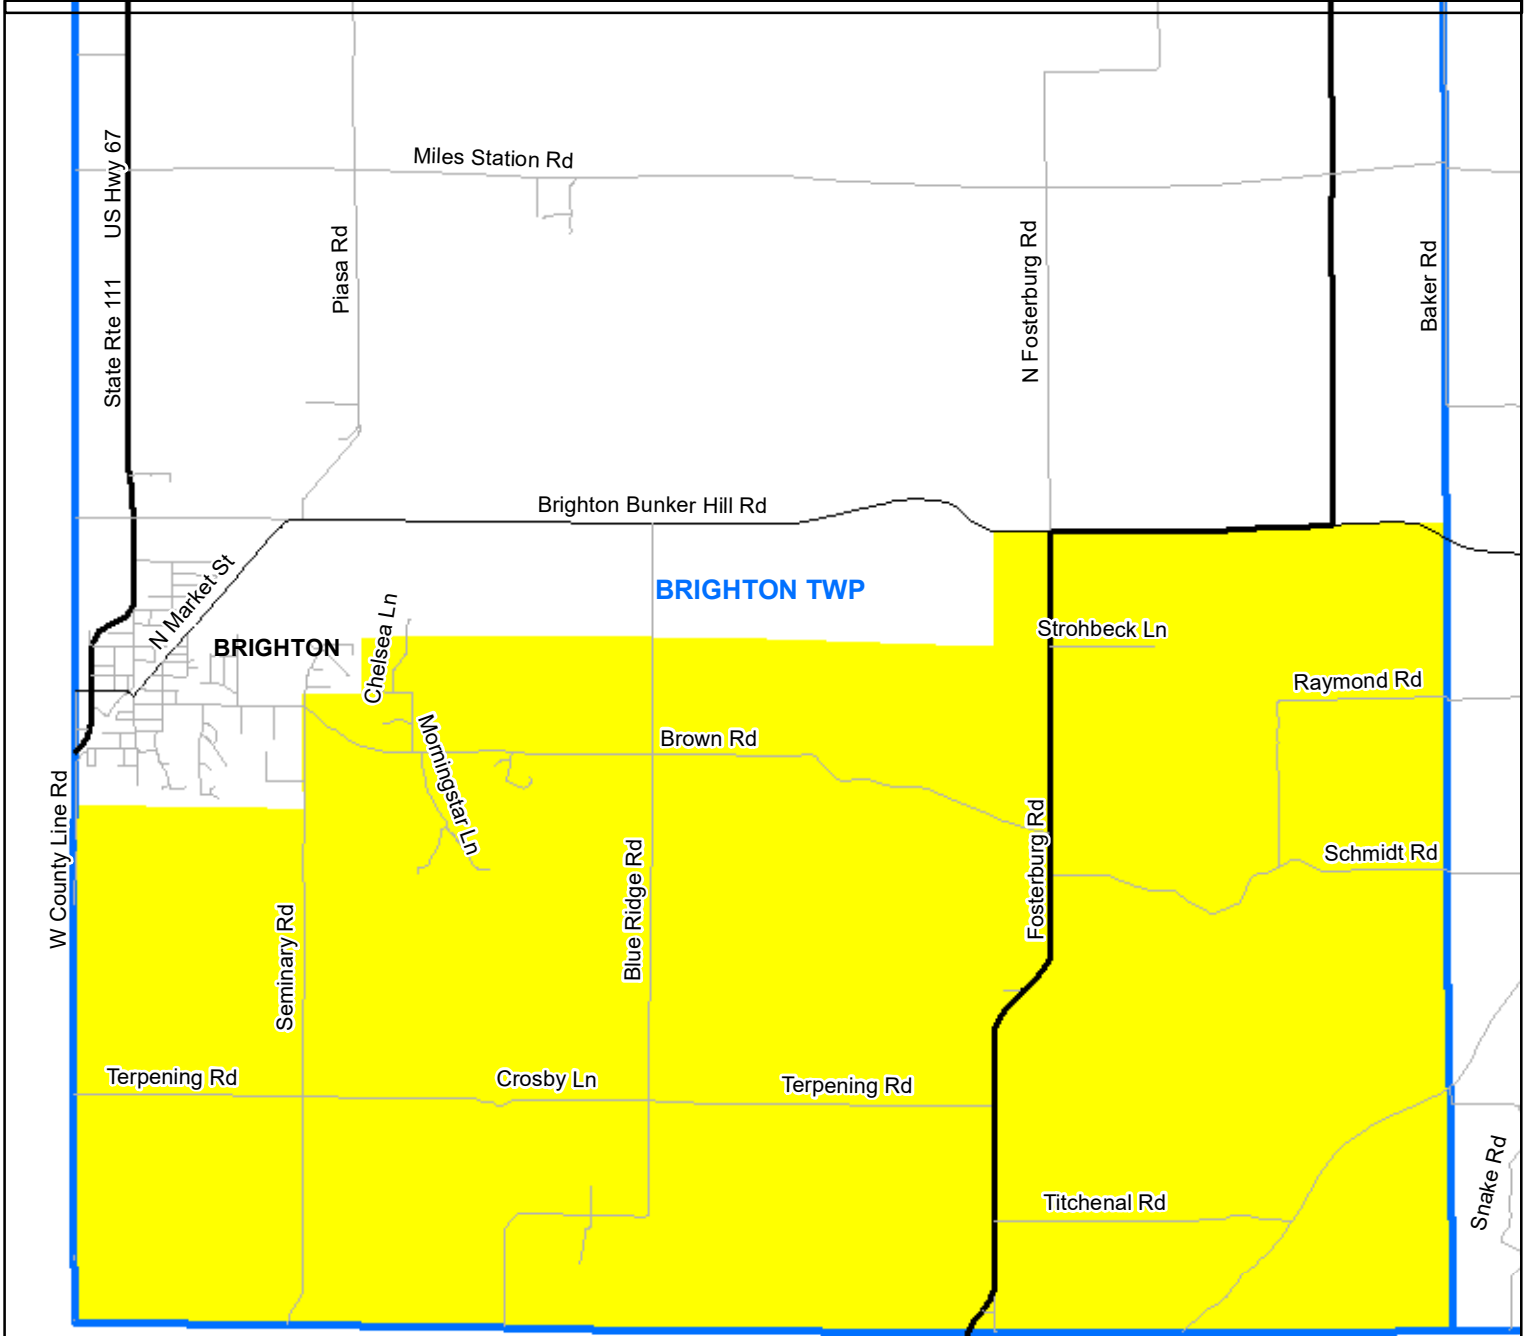

Macoupin County, IL Brighton 2 Precinct

 Brighton 2

Disclaimer: This map is intended for general informational use only and does not represent a legal record. The map and information contained therein are provided without warranty of any kind. In no event will Macoupin County be liable for damages of any type arising from the use of this map. If any discrepancies are found, please forward that information to Macoupin County at (217) 854-3214.