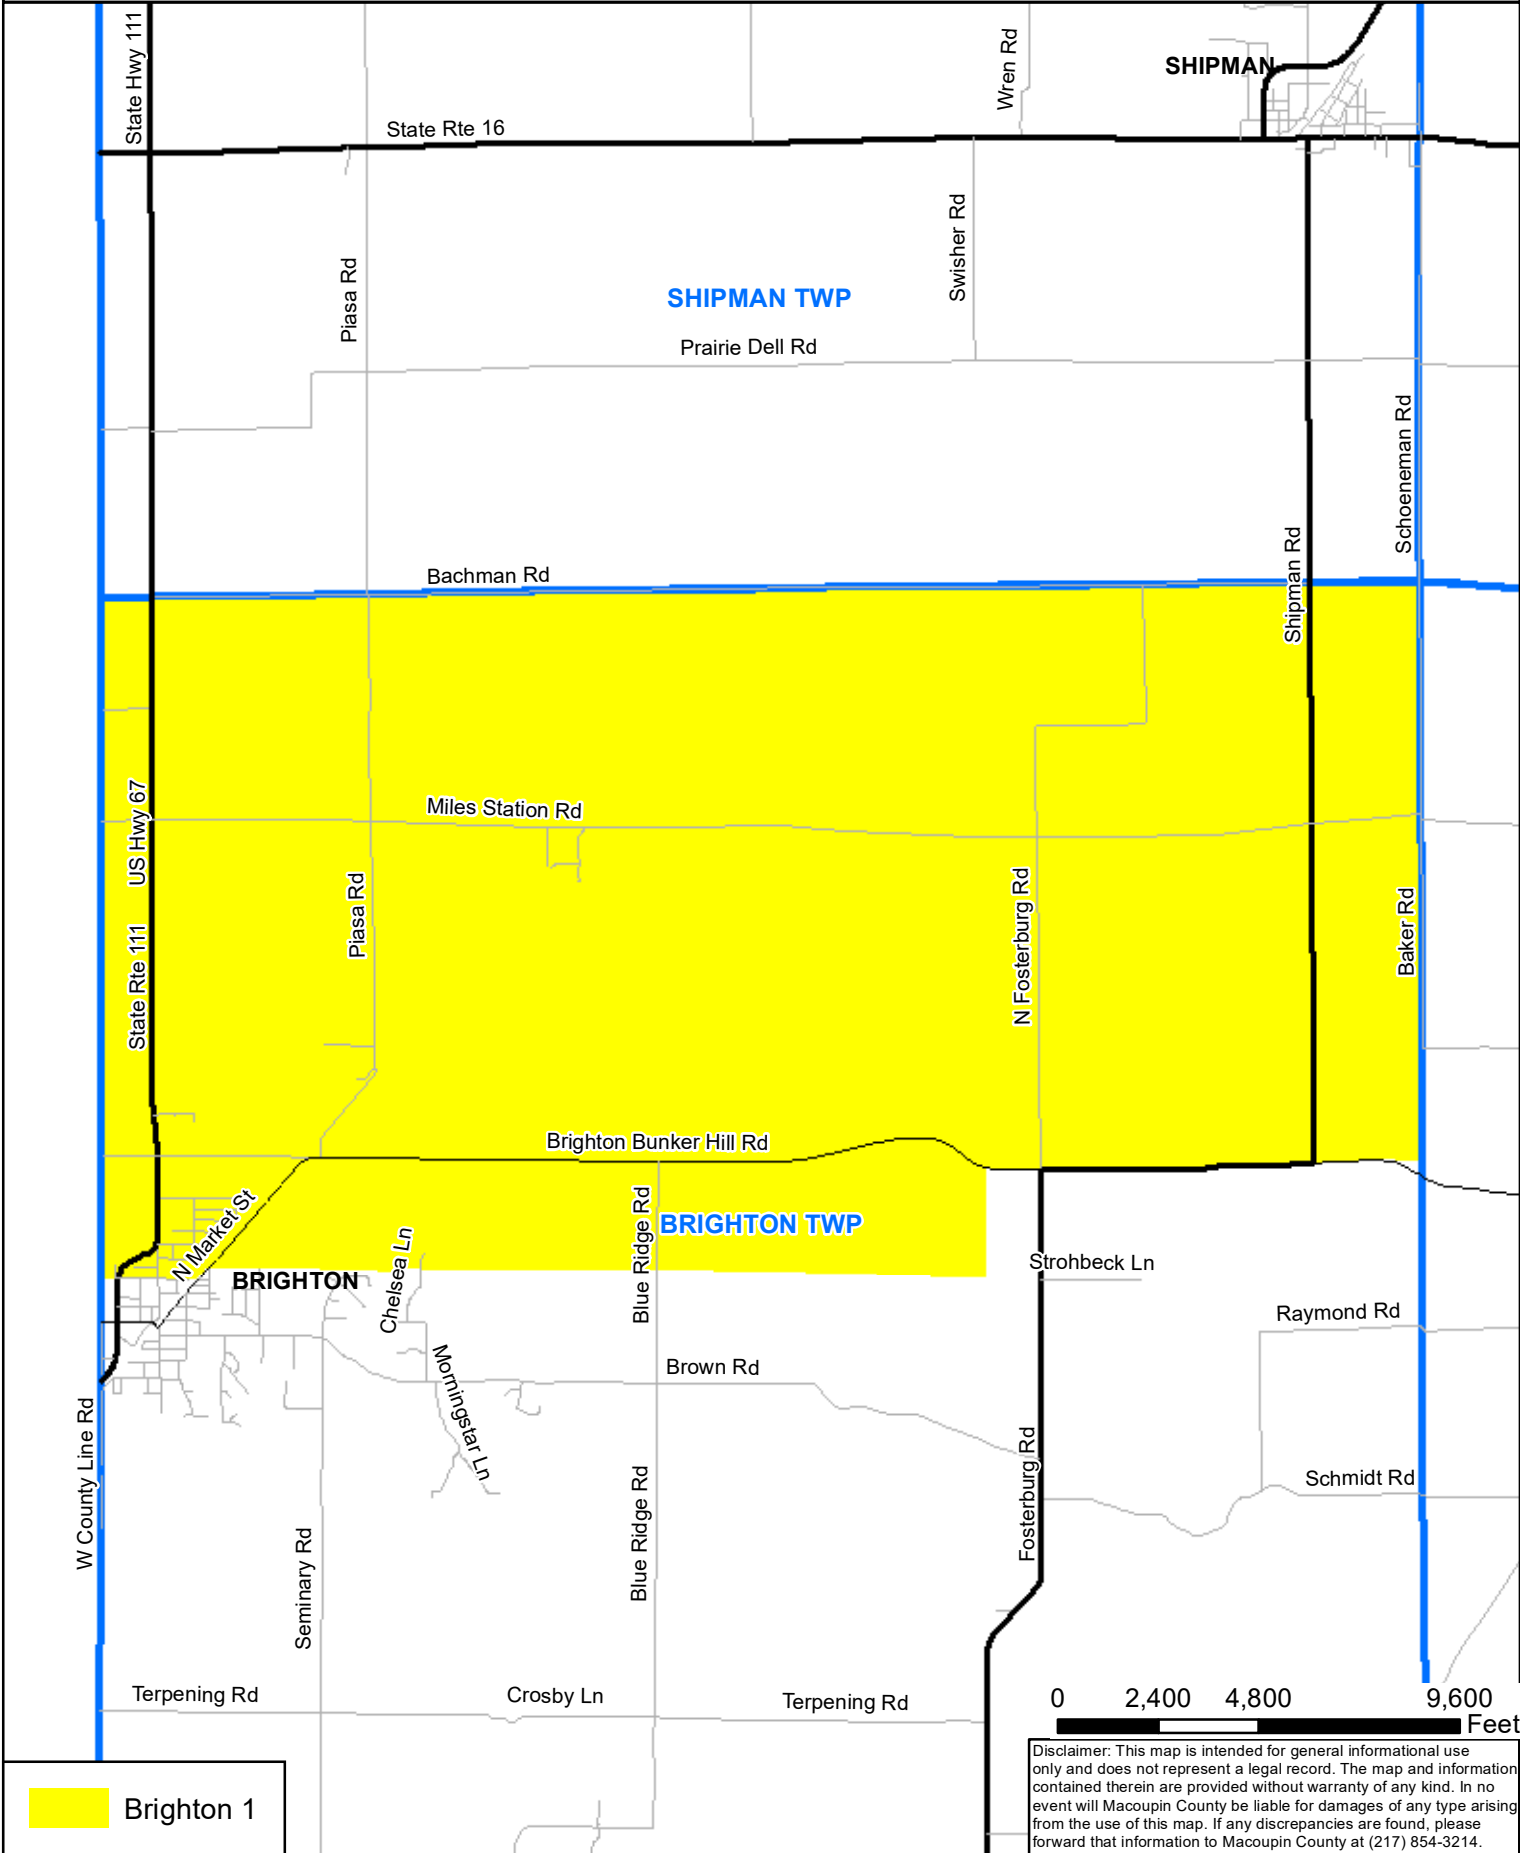

# Macoupin County, IL Brighton 1 Precinct

 Brighton 1

Disclaimer: This map is intended for general informational use only and does not represent a legal record. The map and information contained therein are provided without warranty of any kind. In no event will Macoupin County be liable for damages of any type arising from the use of this map. If any discrepancies are found, please forward that information to Macoupin County at (217) 854-3214.