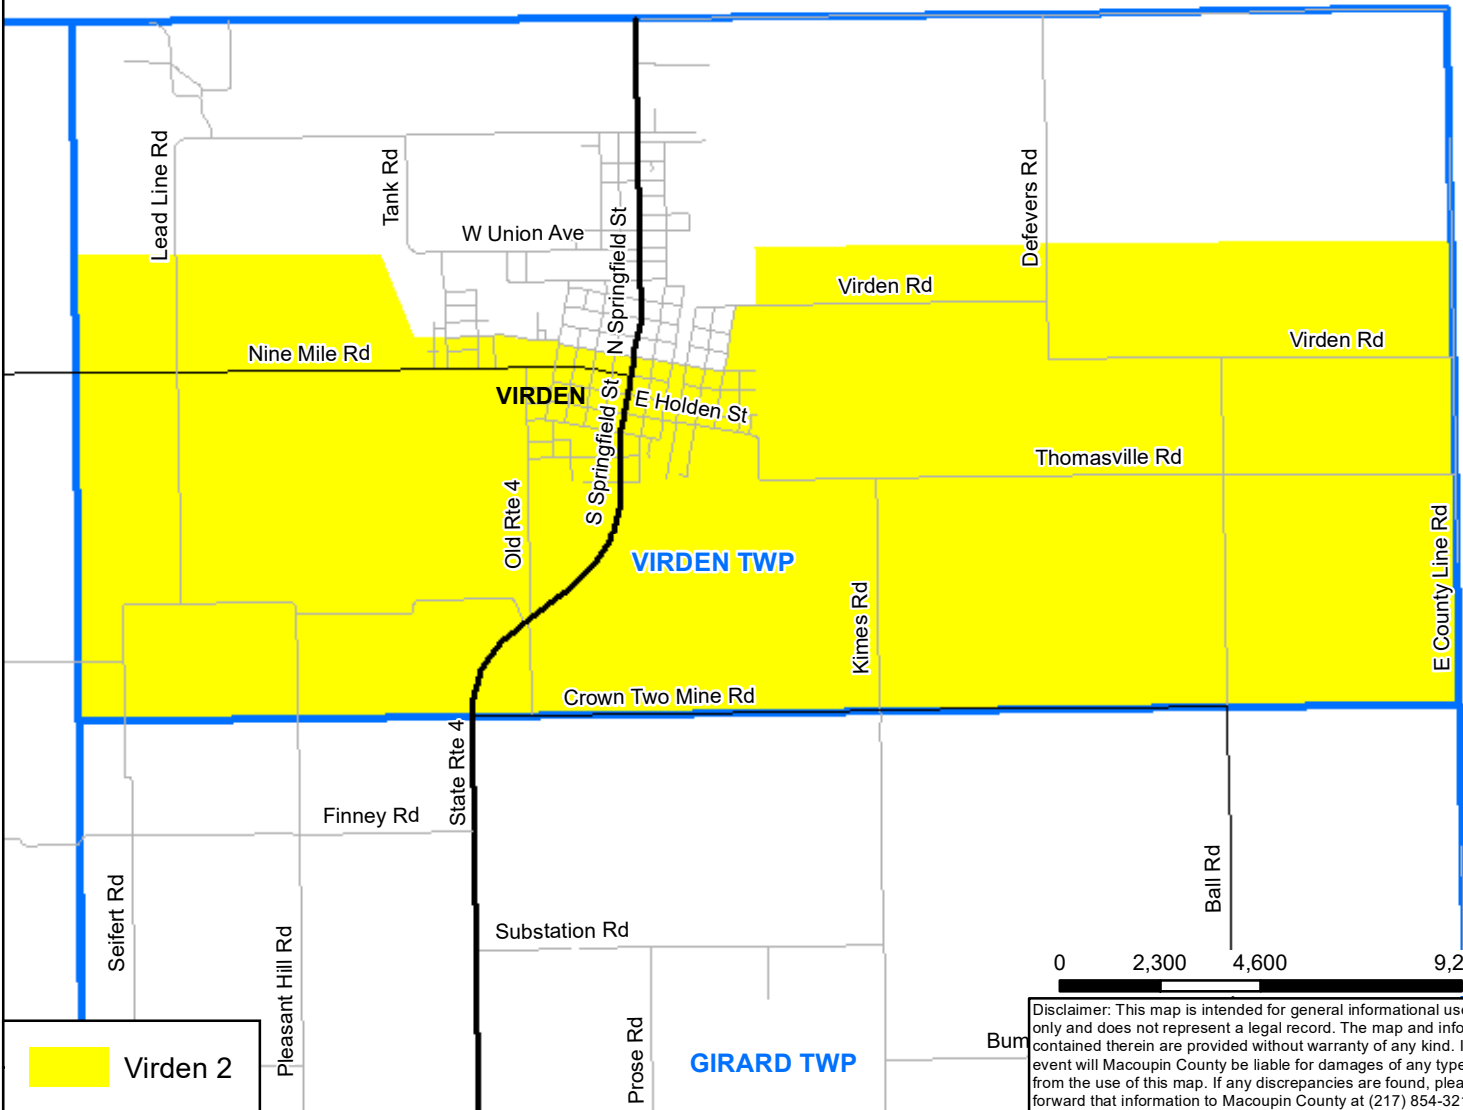

Macoupin County, IL Virden 2 Precinct

 Virden 2

0 2,300 4,600 9,200 Feet
 Disclaimer: This map is intended for general informational use only and does not represent a legal record. The map and information contained therein are provided without warranty of any kind. In no event will Macoupin County be liable for damages of any type arising from the use of this map. If any discrepancies are found, please forward that information to Macoupin County at (217) 854-3214.